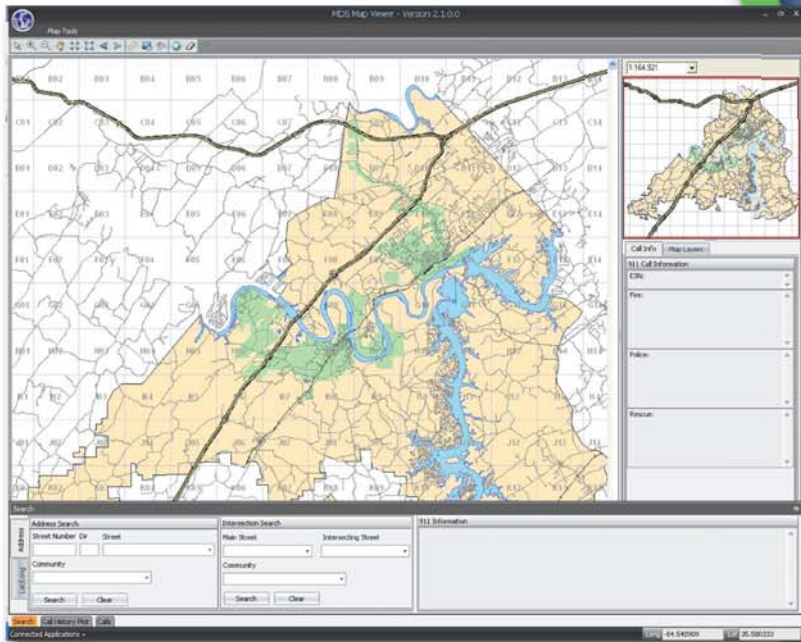

MDS

SOUTHERN SOFTWARE Mapping Display System

We are proud to Introduce Mapping Display System (MDS) for Southern Software's CAD System

- Dispatch Mapping Display System for the Southern Software CAD System
- Supports Wireless and Wireline 911
- ESRI Based upon ArcGIS Engine
- Supports File Base and Enterprise Geodatabases such as SDE
- Built in Automatic Vehicle Location (AVL)
- Supports Pictometry™
- Easy to use Map Controls such as Zoom, Pan, Extent, Search, etc
- Call Out Builder for Notification systems
- Integrated Dispatch Pin Mapping