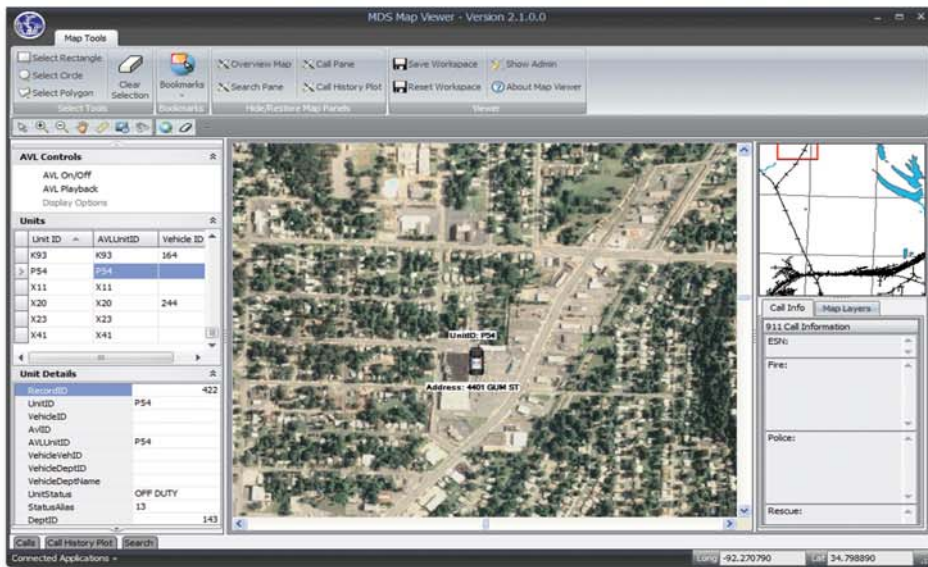

MDS

SOUTHERN SOFTWARE Mapping Display System

We are proud to Introduce Mapping Display System (MDS) for Southern Software's CAD System

- Dispatch Mapping Display System for the Southern Software CAD System
- Supports Wireless and Wireline 911
- ESRI Based upon ArcGIS Engine
- Supports File Base and Enterprise Geodatabases such as SDE
- Built in Automatic Vehicle Location (AVL)
- Supports Pictometry™
- Easy to use Map Controls such as Zoom, Pan, Extent, Search, etc
- Call Out Builder for Notification systems
- Integrated Dispatch Pin Mapping