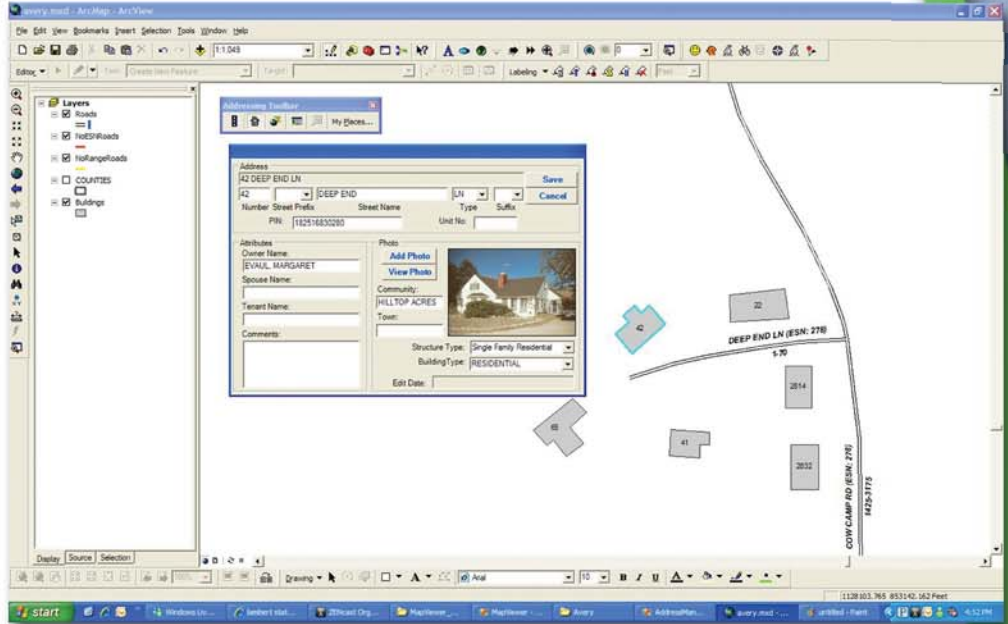

SOUTHERN SOFTWARE

Map Centric Addressing

We are proud to introduce our Map-Centric Addressing Tool for Creation and Maintenance of Map and Addressing Data.

- Extension for ESRI's ArcGIS
- Streamline Integration between MSAG and GIS Databases
- Maintain and Create Centerlines and Point Addresses
- Data Entry Made Easy
- Field and Mobile Abilities
- GPS Connection
- Reporting and Export Functionality