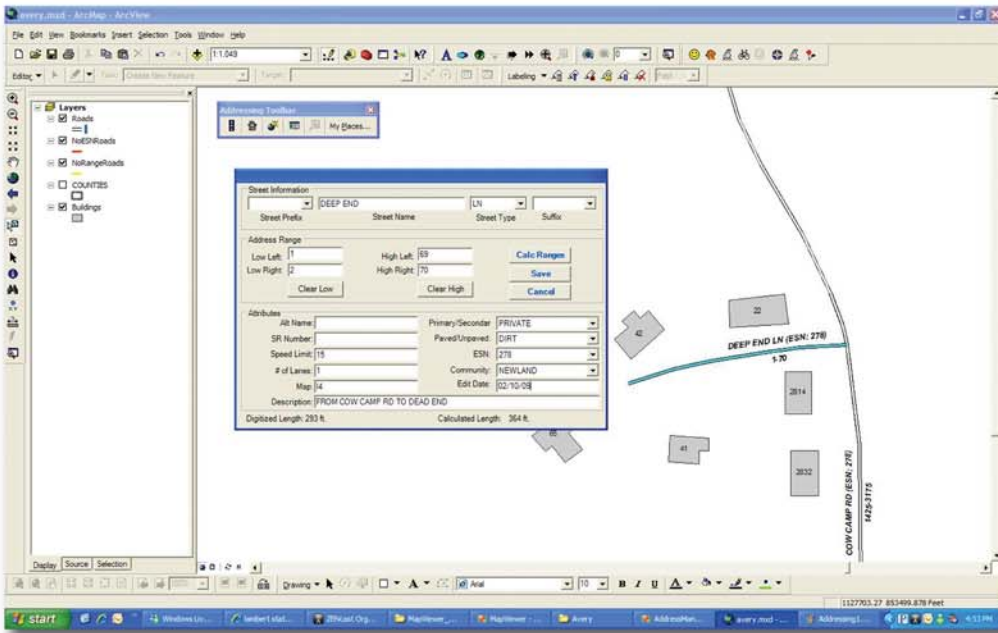

SOUTHERN SOFTWARE

Map Centric Addressing

We are proud to introduce our Map-Centric Addressing Tool for Creation and Maintenance of Map and Addressing Data.

- Extension for ESRI's ArcGIS
- Streamline Integration between MSAG and GIS Databases
- Maintain and Create Centerlines and Point Addresses
- Data Entry Made Easy
- Field and Mobile Abilities
- GPS Connection
- Reporting and Export Functionality